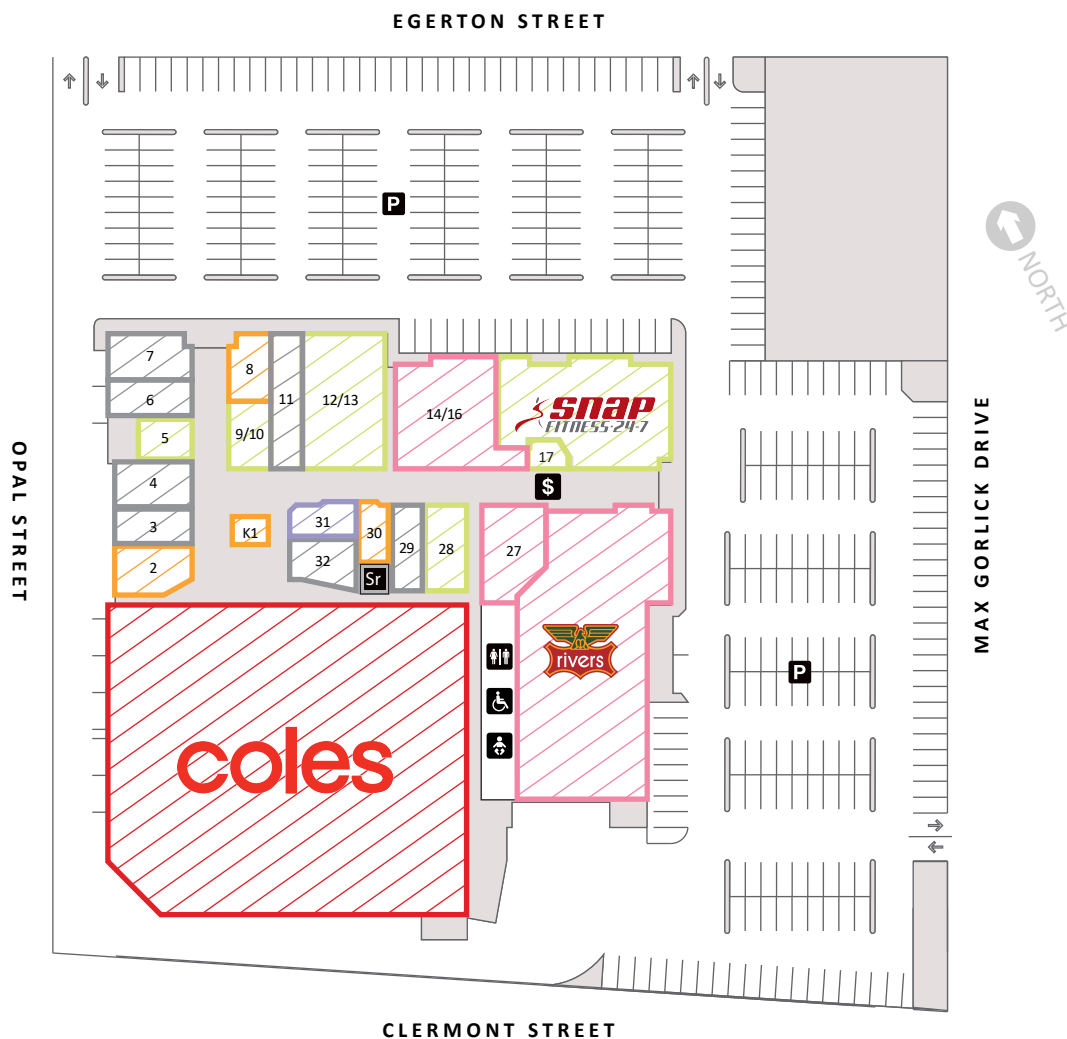

The Plaza @ EMERALD

- Disabled Toilet
- Parent Room
- Parking
- Toilets
- ATM
- Storeroom

APPAREL / FASHION

14/16	Menswear Direct	324m ²
27	Millers Fashion	152m ²
M2	Rivers	1,020m ²

BEAUTY & WELLNESS

5	Sankey Fraser Eyecare	76m ²
9/10	Chit Chats	76m ²
12/13	Emerald Plaza Pharmacy	297m ²
17	Julia's Chronic Pain Elimination Centre	29m ²
18/23	Snap Fitness	453m ²
28	Emerald Nails Salon	98m ²

QUICK EATS

K1	King's Coffee House Kiosk	34m ²
2	King's Coffee House	113m ²
8	Lucky Wok Asian Cuisine	73m ²
30	Sushi House Emerald	45m ²

SUPERMARKET & FRESH FOOD

M1	Coles	3,091m ²
----	-------	---------------------

SPECIALTY

31	Tobacco Shed	61m ²
----	--------------	------------------

VACANT

3	VACANT	76m ²
6	VACANT	85m ²
7	VACANT	98m ²
29	VACANT	75m ²
4	VACANT	100m ²
11	VACANT	106m ²
32	VACANT	83m ²

TOTAL LETTABLE AREA		6,565m²
----------------------------	--	---------------------------