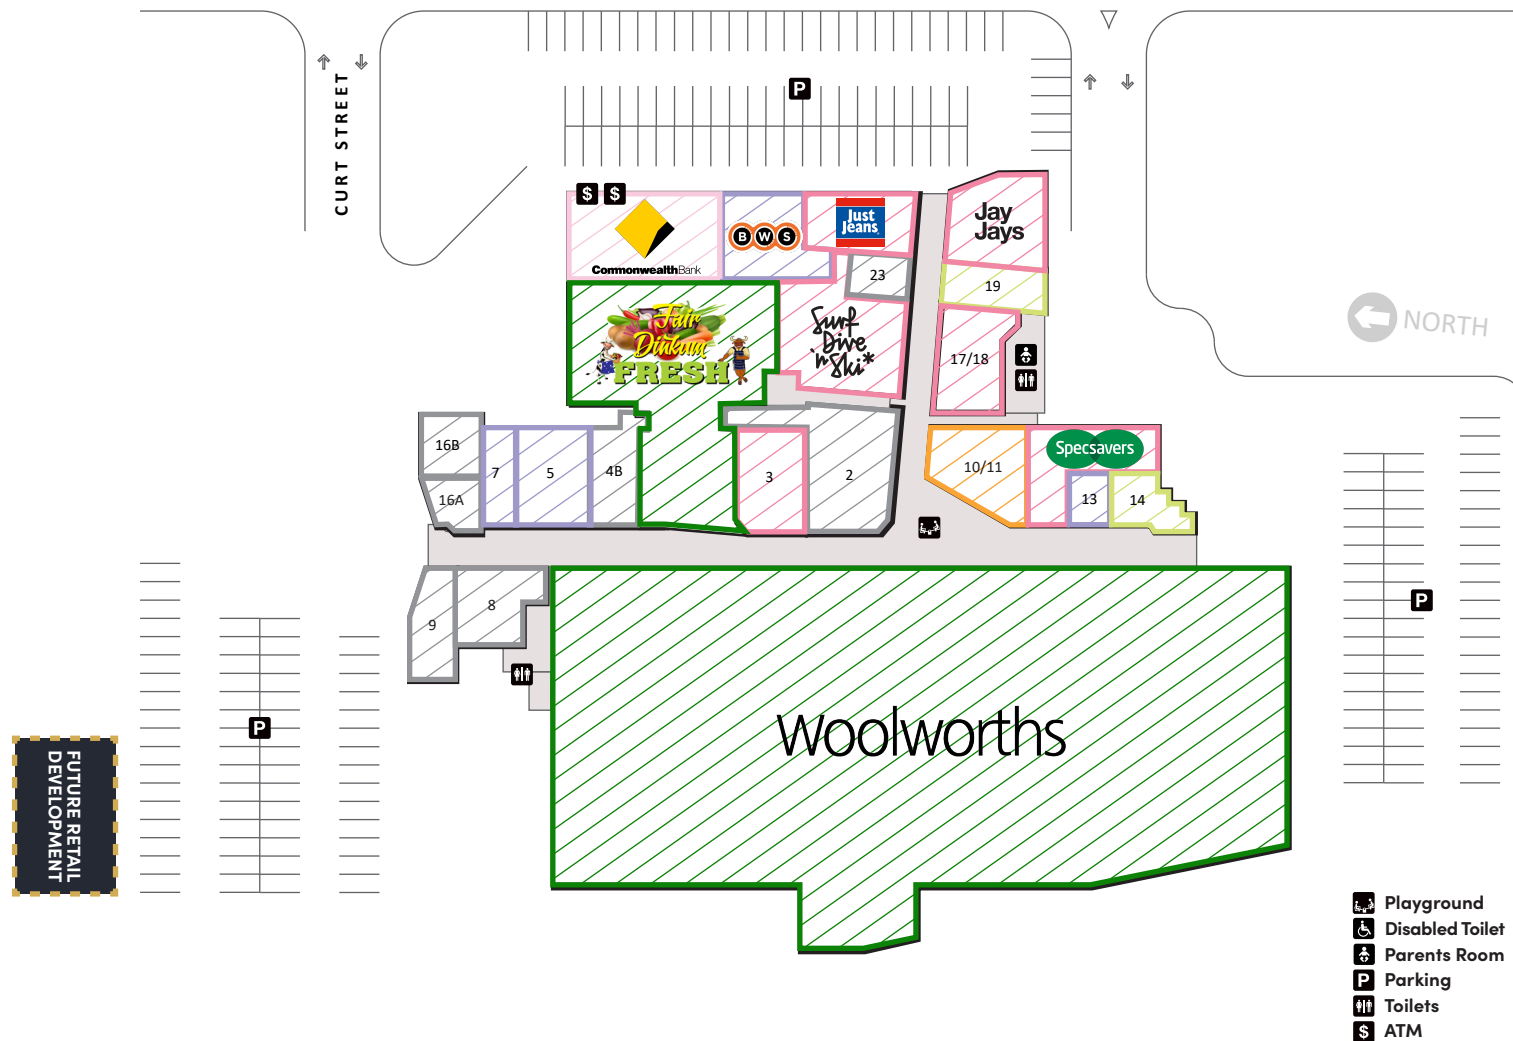

The Village @EMERALD

HOSPITAL ROAD

CURT STREET

APPAREL / FASHION

3	Rockmans	130m ²
12	Specsavers	139m ²
20/20A	Jay Jays	128m ²
21/22	Surf Dive n Ski	240m ²
24	Just Jeans	115m ²
17/18	Williams Shoes	117m ²

BEAUTY & WELLNESS

19	Sunrise Nails	73m ²
14	Genesis Hair Design	53m ²

FINANCIAL

1B	Commonwealth Bank	200m ²
----	-------------------	-------------------

QUICK EATS

10/11	Roses & Beans	132m ²
-------	---------------	-------------------

SPECIALTY

5	NewsXpress	132m ²
13	TSG	33m ²
17A	BWS	126m ²
7	Vi Phone Solutions	55m ²

SUPERMARKET & FRESH FOOD

1	Woolworths	4,200m ²
1A	Fair Dinkum Fresh	651m ²

VACANT

2	VACANT	214m ²
4B	VACANT	82m ²
8	VACANT	98m ²
9	VACANT	78m ²
16A	VACANT	44m ²
16B	VACANT	64m ²
23	VACANT	45m ²

TOTAL LETTABLE AREA		7,049m²
----------------------------	--	---------------------------

* Some stores may vary. Plan is indicative only and is subject to change without notice. The information provided is illustrative and to the best of our knowledge, accurate at the time of publication. Plan last updated: 3.08.23